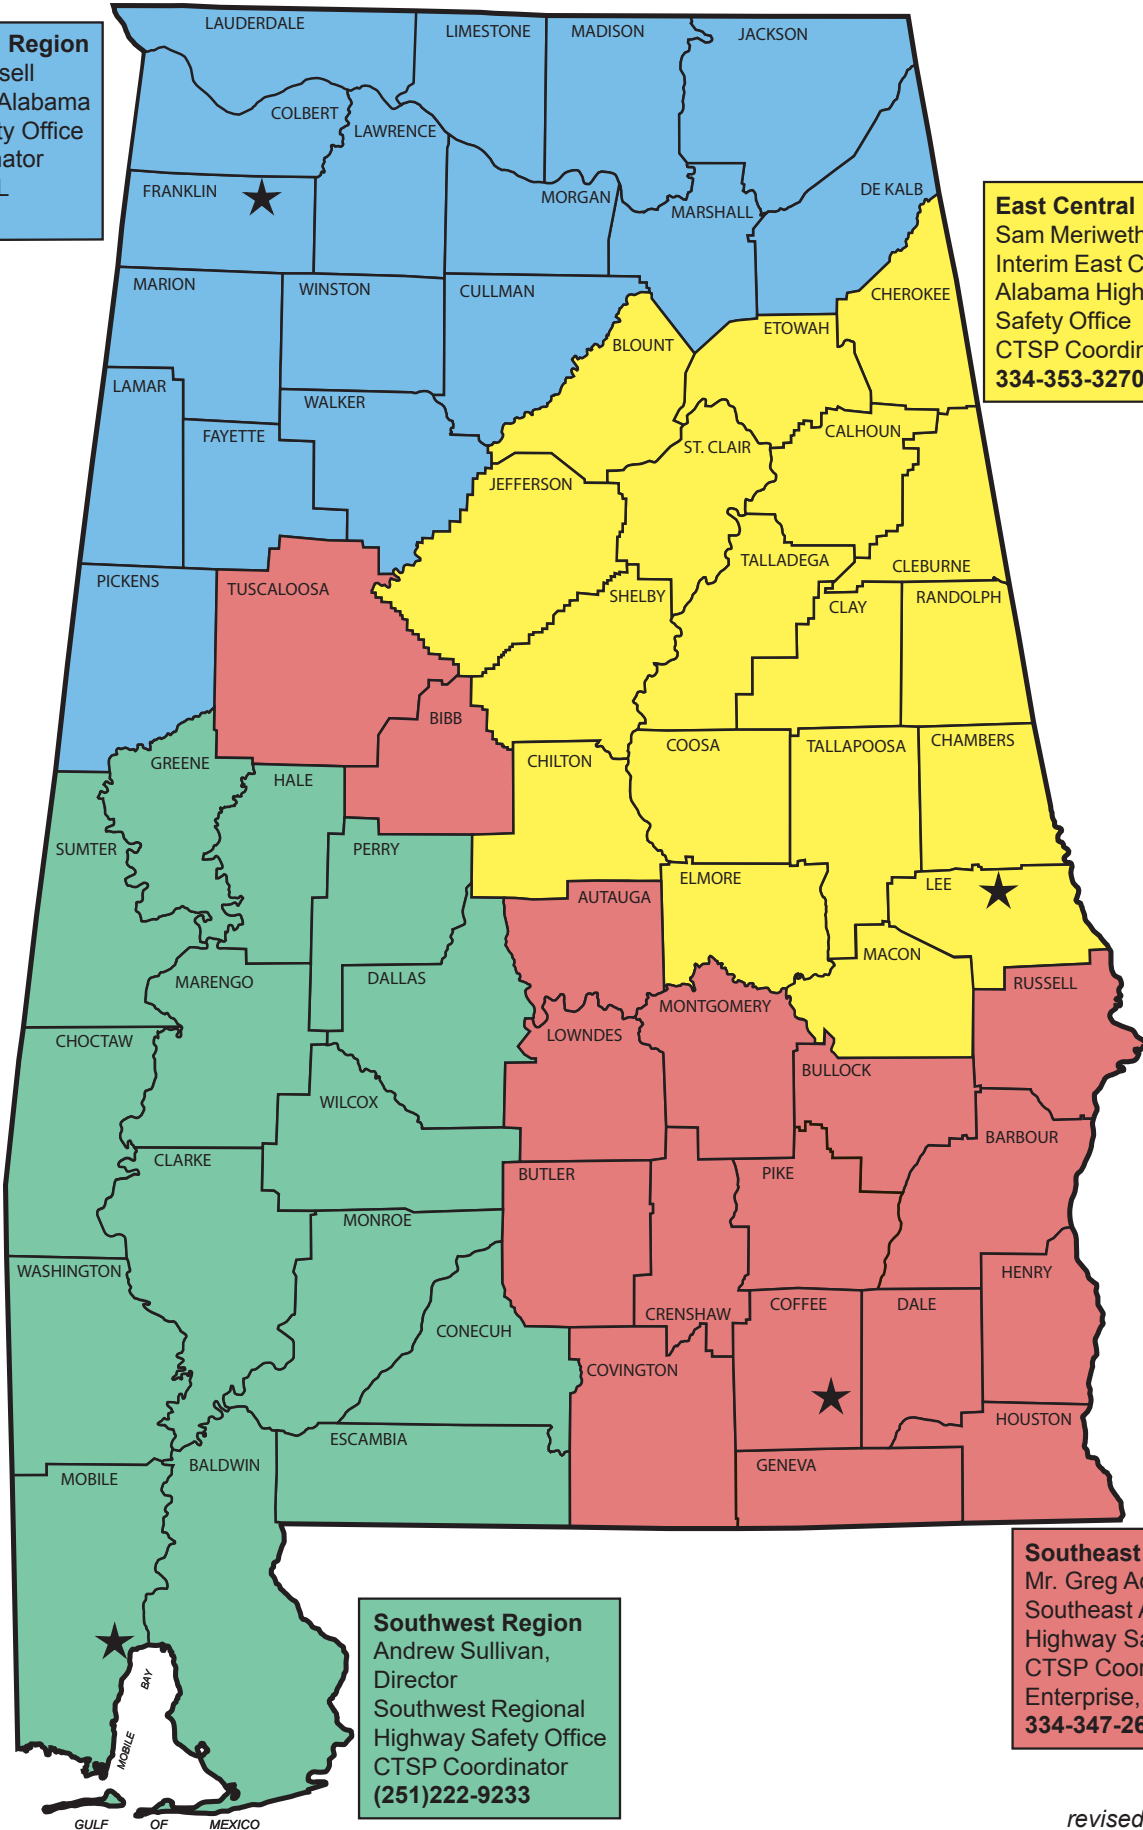

Alabama Community Traffic Safety Program Regional Offices

North Central Region
Mr. Eddie Russell
North Central Alabama
Highway Safety Office
CTSP Coordinator
Russellville, AL
256-332-1138

East Central Region
Sam Meriwether
Interim East Central
Alabama Highway
Safety Office
CTSP Coordinator
334-353-3270

Southwest Region
Andrew Sullivan,
Director
Southwest Regional
Highway Safety Office
CTSP Coordinator
(251)222-9233

Southeast Region
Mr. Greg Adams
Southeast Alabama
Highway Safety Office
CTSP Coordinator
Enterprise, AL
334-347-2623