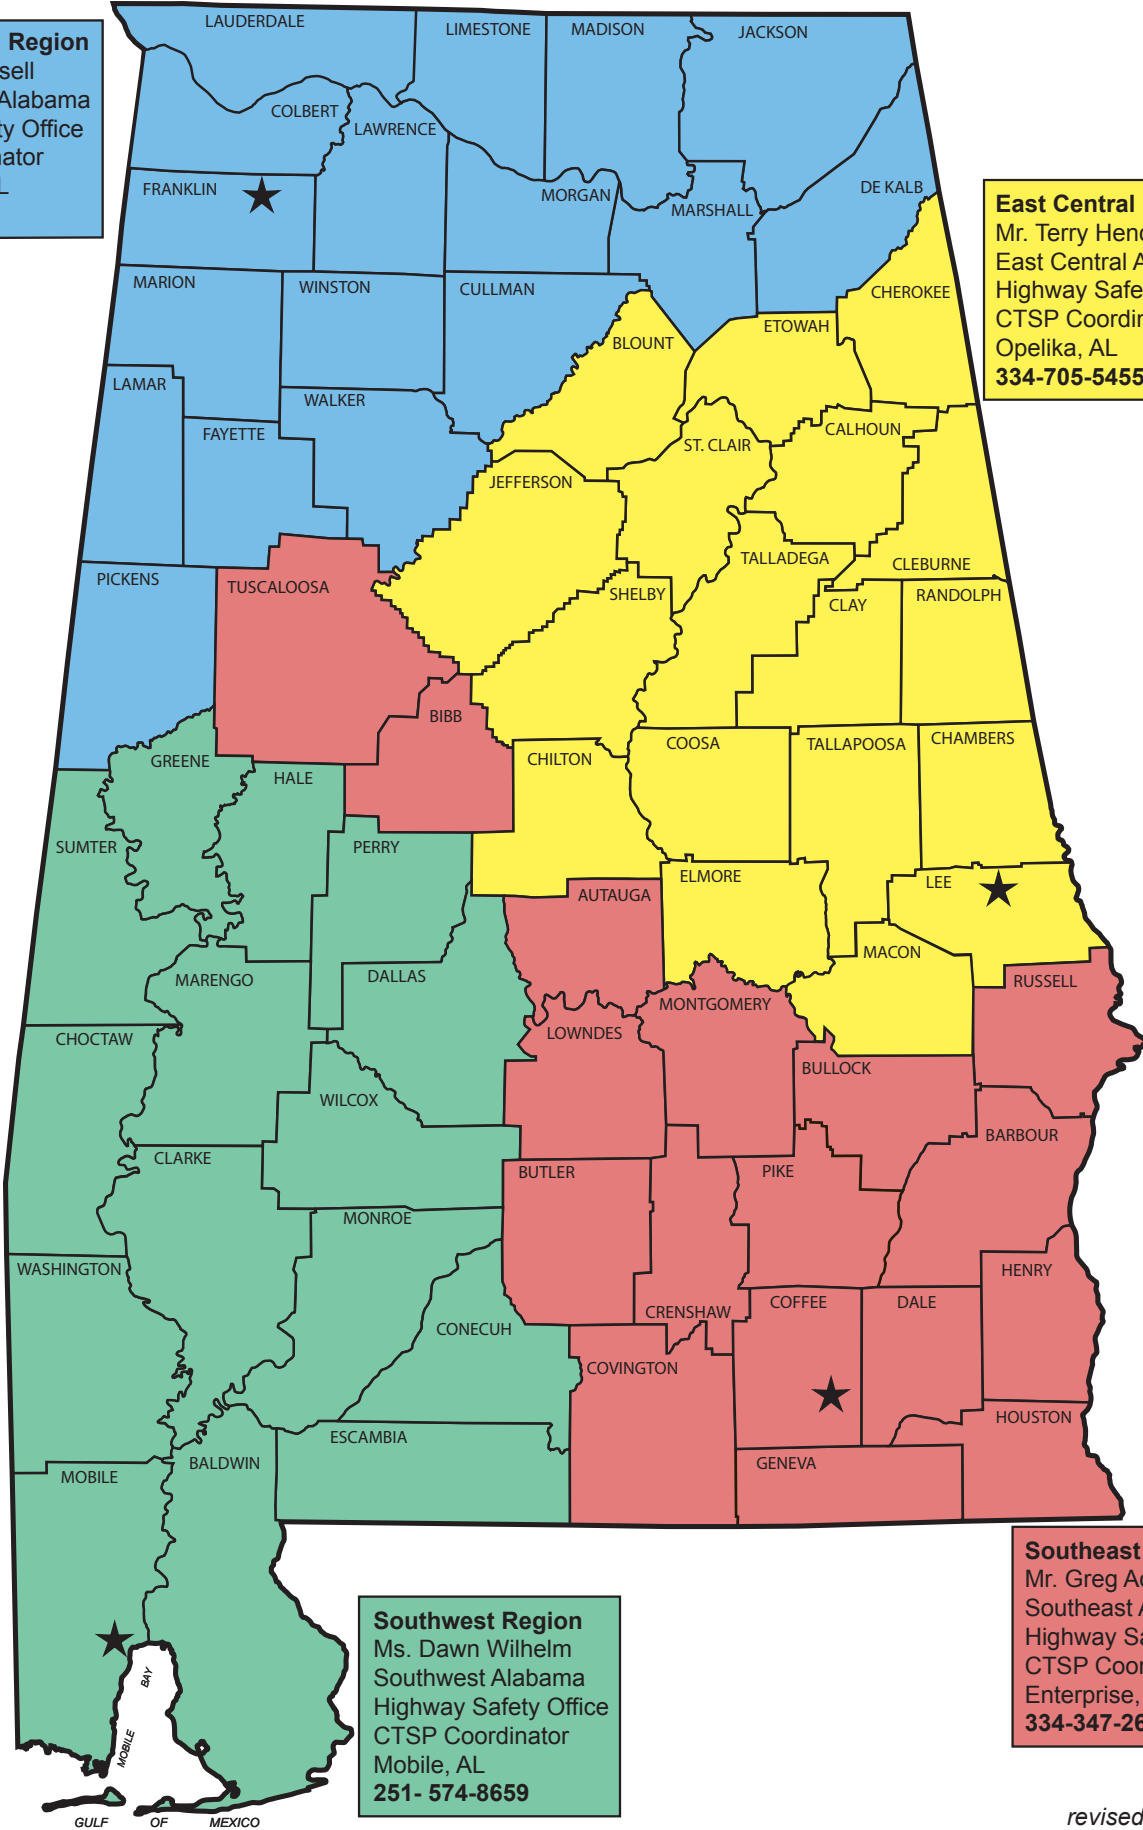

# Alabama Community Traffic Safety Program Regional Offices

**North Central Region**  
 Mr. Eddie Russell  
 North Central Alabama  
 Highway Safety Office  
 CTSP Coordinator  
 Russellville, AL  
 256-332-1138

**East Central Region**  
 Mr. Terry Henderson  
 East Central Alabama  
 Highway Safety Office  
 CTSP Coordinator  
 Opelika, AL  
 334-705-5455

**Southwest Region**  
 Ms. Dawn Wilhelm  
 Southwest Alabama  
 Highway Safety Office  
 CTSP Coordinator  
 Mobile, AL  
 251-574-8659

**Southeast Region**  
 Mr. Greg Adams  
 Southeast Alabama  
 Highway Safety Office  
 CTSP Coordinator  
 Enterprise, AL  
 334-347-2623