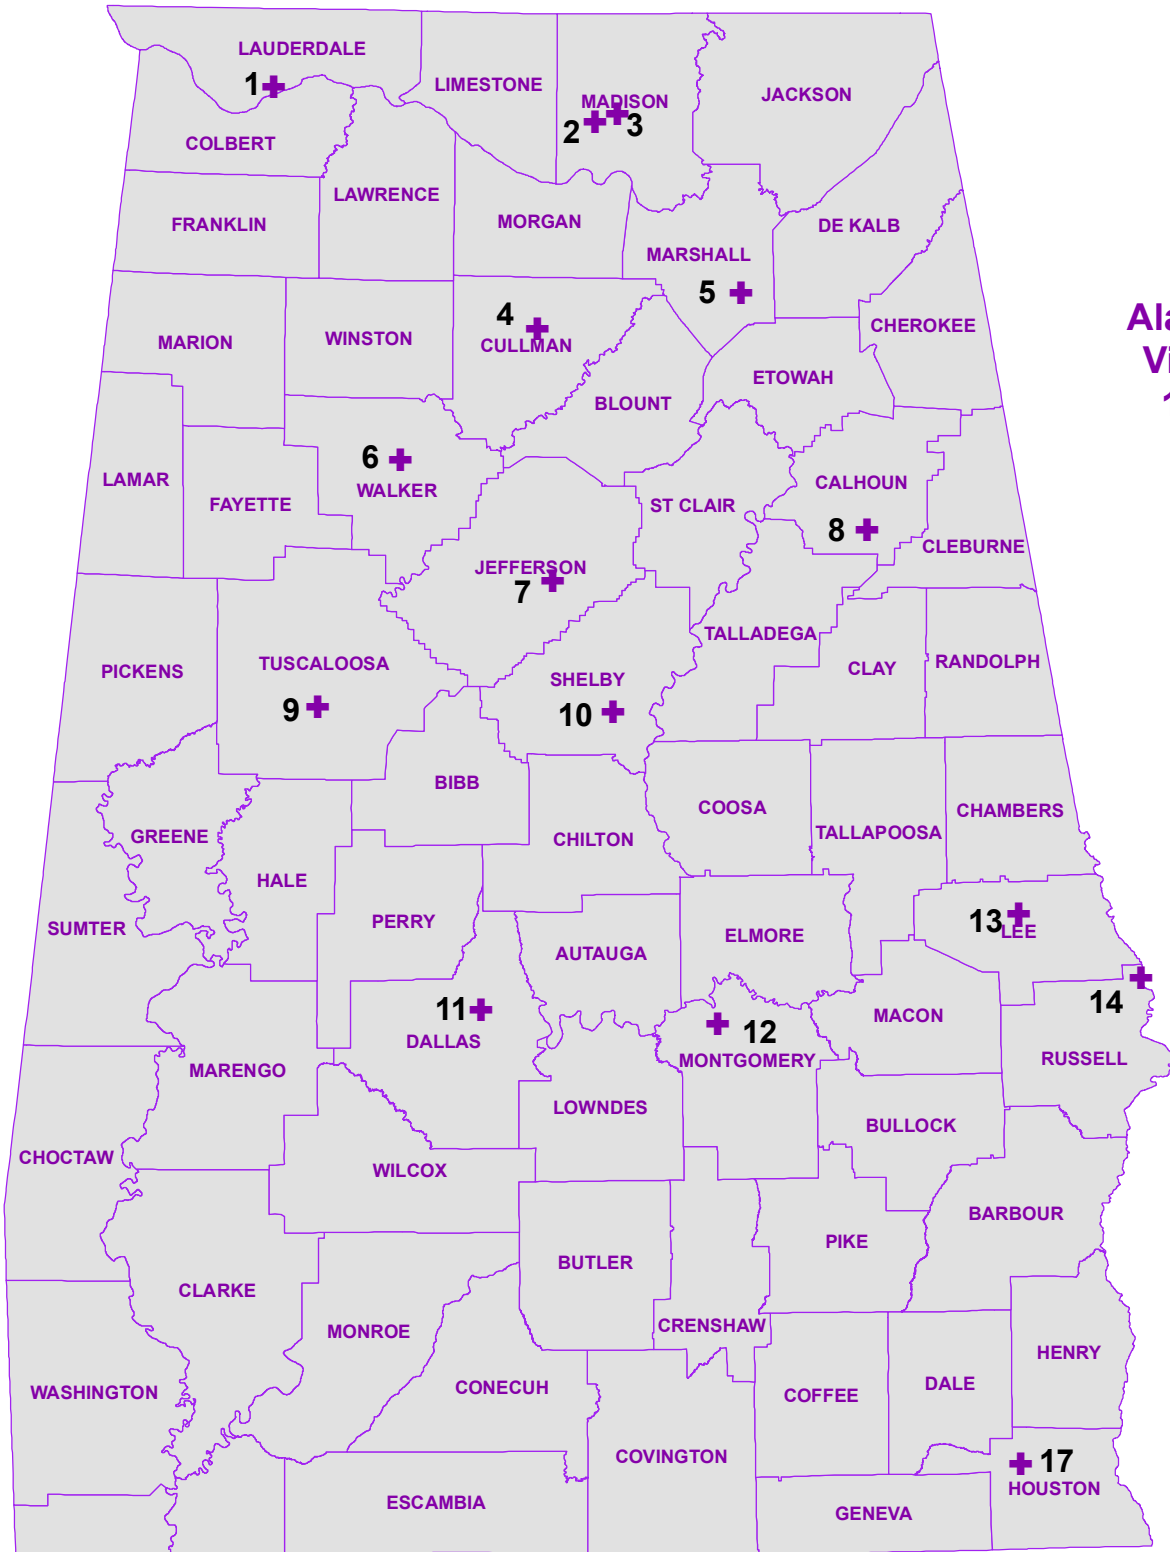

Domestic Violence Shelters in Alabama

Alabama Domestic Violence Hotline:
1-800-650-6522

+ Domestic Violence Shelters

- | | |
|--|---|
| 1 - Safeplace - Florence, AL | 12 - Family Sunshine Center - Montgomery, AL |
| 2 - Crisis Services of North Alabama - Huntsville, AL | 13 - Domestic Violence Intervention Center - Opelika |
| 3 - Asha Kiran - Huntsville, AL | 14 - Crisis Center of Russell County - Phenix City, AL |
| 4 - Harbor Haus/Victim Services of Cullman - Cullman, AL | 15 - Penelope House - Mobile, AL |
| 5 - Kelley's Rainbow - Albertville, AL | 16 - The Light House of Baldwin County - Robertsedale, AL |
| 6 - Daybreak - Jasper, AL | 17 - House of Ruth - Dothan, AL |
| 7 - YWCA Domestic Violence Services - Birmingham, AL | |
| 8 - 2nd Chance - Anniston, AL | |
| 9 - Turning Point - Tuscaloosa, AL | |
| 10 - SafeHouse of Shelby County - Columbiana, AL | |
| 11 - SABRA Sanctuary - Selma, AL | |